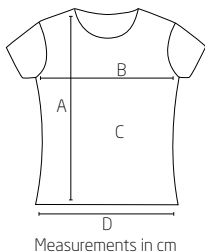

# Ben

		S	M	L	XL	XXL
A	total length	68	71	73	76	78
B	1/2 chest width	49	52	56	59	62
C	1/2 waist width	46	49	53	56	59
D	1/2 bottom width	47	50	54	57	60

Errors and mistakes are possible. Generally normal tolerances are acceptable.  
Version 01.2015